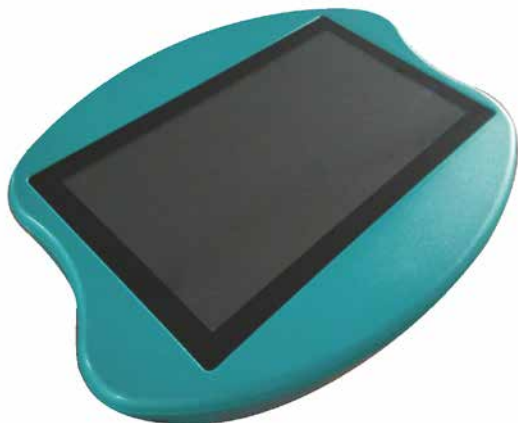

Adder PlayTable

Adder PlayTable

Adder PlayTable is an interactive desktop for kids. It's just like a Touch Pad, but bigger and better.

Kids can simultaneously point, touch, click, drag objects, draw, and play. It's mobile enough to be placed wherever you want, but stable and sturdy enough to survive kids having fun.

32" Interactive Surf Tablet for kids allow kid's creativity to flow freely, using (playing) with the unit's limitless access to games and applications. Adder PlayTable is an interactive 32" touchscreen, built into a sturdy and attractive box, along with an Android computer, Wi-Fi, a power supply and an optional battery, enabling the unit to be placed on any flat surface at shops, supermarkets, showrooms or any public place, where kids need to be engaged in an entertaining way. The surface is a 5mm anti reflex, - scratch or - crush glass (kid safe). No installation at all. Just connect to power and start using it.

Features

- Multi-Touch Detection
- No pressure required for touch
- Slim and robust design
- No calibration required.
- Preloaded ready to use applications
- Equipped with Android system
- Easy set-up

Product info

Multi-Touch Detection	10 Touch Detection (Finger Touch)
Touch Technology	Capacitive Touch
Plastic Housing	ABS Plastic
Panel	32" Full HD LED
Storlek	1025.8 mm (L) 803 mm (W) 420 mm (H)
Vikt	30 kg
Högtalare	10 W
Interface	USB Port x 1
Memory Storage	16 GB
Wifi Connection	Build-in 2.4 GHz Wireless
Operating System	Android 4 Core CPU, OS 4.2 up
Operating Temperature	10 0 C - 35 0 C
Certifikat	FCC, CE, RoHS